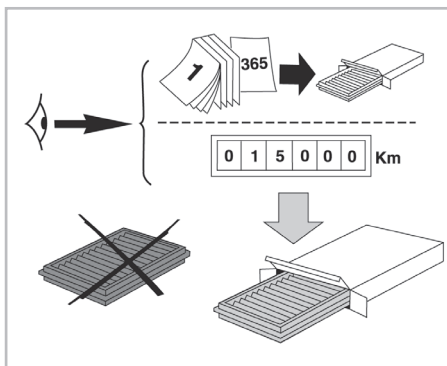

COMFORT

particle filter

698711

FH413

PA

WANT TO KNOW MORE?

www.valeo-techassist.com

FOR
SAAB

9-3 A/C+/- (09/02 >)

Valeo Service - Société par Actions simplifiée - Capital de 12 900 000 € - 70, rue Playel, 93285 Saint-Denis Cedex - France - B 306 486 408 RCS Bobigny