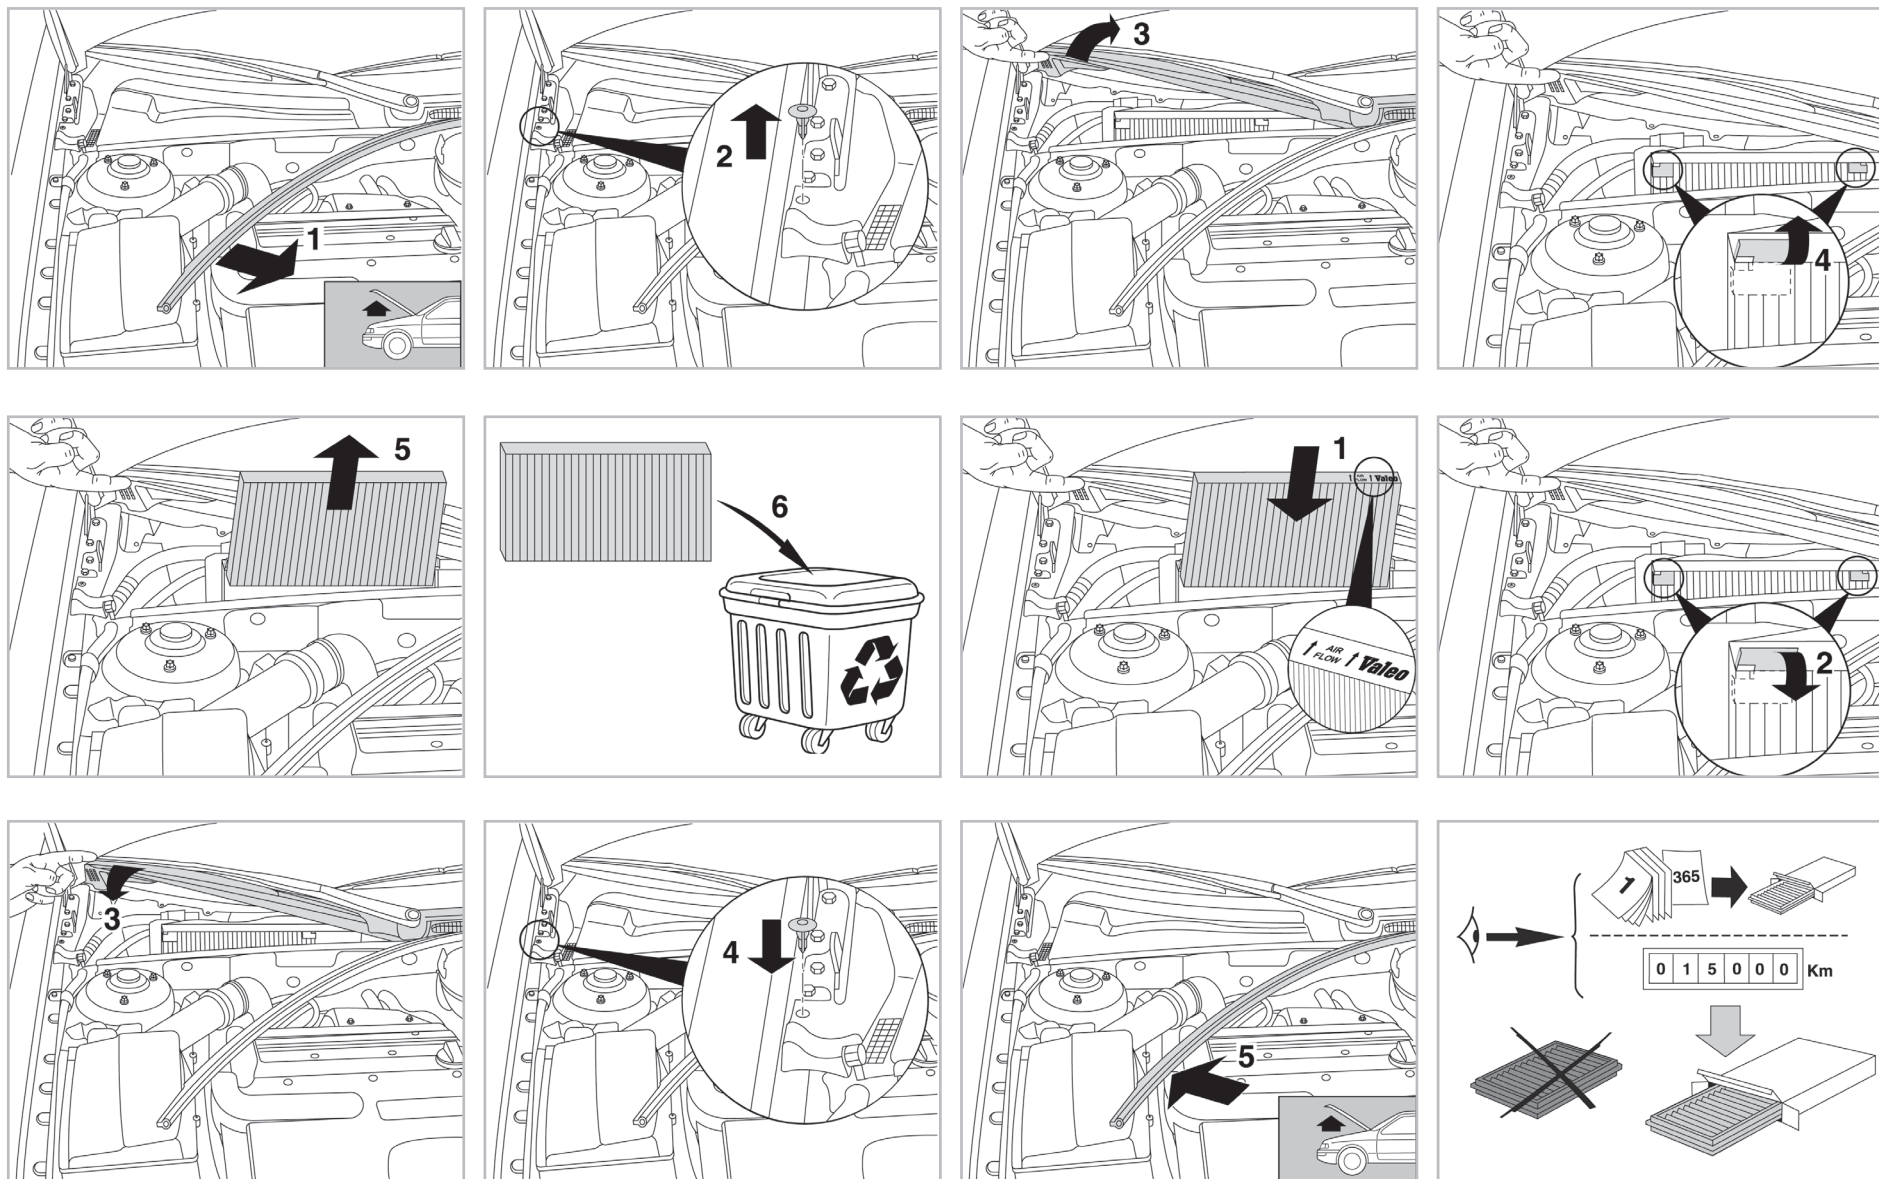

COMFORT

particle filter

698711

FH413

PA

WANT TO KNOW MORE?

www.valeo-techassist.com

FOR
SAAB

9-3 A/C+/- (09/02 >)

Valeo Service - Société par Actions simplifiée - Capital de 12 900 000 € - 70, rue Playel, 93285 Saint-Denis Cedex - France - B 306 486 408 RCS Bobigny